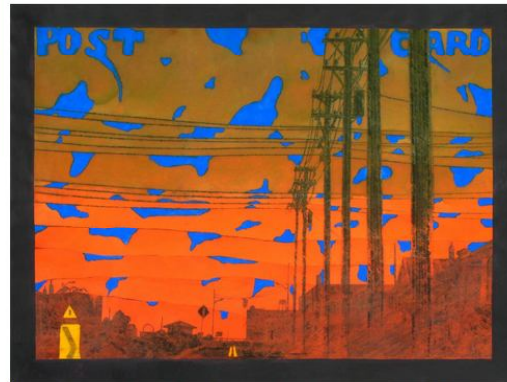

Jan Sawka, *Post Card #19*, (from the series "Post Cards"), 1987–89, printed 1990, drypoint etching on paper, collection Samuel Dorsky Museum of Art, gift of the Dorsky Gallery Curatorial Programs

©2019 Samuel Dorsky Museum of Art

State University of New York at New Paltz
SUNY New Paltz 1 Hawk Drive, New Paltz, NY 12561
845.257.3844

For more information contact us at sdma@newpaltz.edu